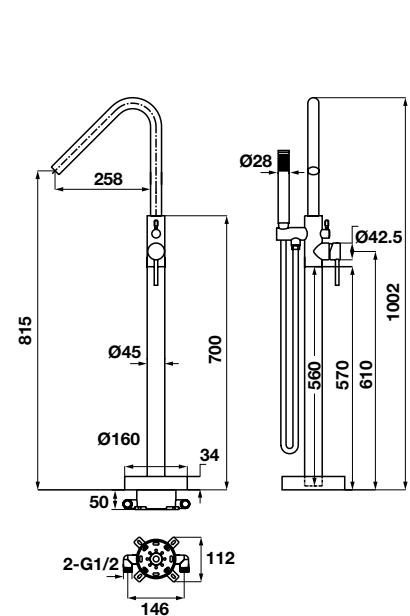

BỘ TRỘN BỒN TẮM BATH MIXERS

Bộ trộn bồn tắm đặt sàn Kobe chrome
Kobe floor-standing bath mixer chrome

Art.No.: 589.15.120 **17.990.000**

1. Lưu lượng nước ở 3 bar:
     - Vòi xả bồn: 22 lit/phút
     - Đầu cấp sen: 13.5 lit/phút
   - Dây sen 1500 mm
   - Đã bao gồm bộ âm
   - Màu sắc: Chrome
2. Flow rate at 3 bar:
     - Spout outlet: 22 liters/min
     - Shower outlet: 13.5 liters/min
   - Shower hose 1500 mm
   - Basic set included
   - Finish: Chrome

Bộ trộn bồn tắm đặt sàn REGAL
REGAL floor-standing bath mixer

Art.No.: 495.61.128 **16.990.000**

1. Lưu lượng nước ở 3 bar:
     - Vòi xả bồn: 20.3 lit/phút
     - Đầu cấp sen: 17.3 lit/phút
   - Dây sen 1500 mm
   - Đã bao gồm bộ âm
   - Màu sắc: Chrome
2. Flow rate at 3 bar:
     - Spout outlet: 20.3 liters/min
     - Shower outlet: 17.3 liters/min
   - Shower hose 1500 mm
   - Basic set included
   - Finish: Chrome

Bộ trộn bồn tắm đặt sàn ROOTS
ROOTS floor-standing bath mixer

Art.No.: 495.61.177 **11.690.000**

1. Lưu lượng nước ở 3 bar:
     - Vòi xả bồn: 15.5 lit/phút
     - Đầu cấp sen: 10.2 lit/phút
   - Dây sen 1500 mm
   - Đã bao gồm bộ âm
   - Màu sắc: Chrome
2. Flow rate at 3 bar:
     - Spout outlet: 15.5 liters/min
     - Shower outlet: 10.2 liters/min
   - Shower hose 1500 mm
   - Basic set included
   - Finish: Chrome