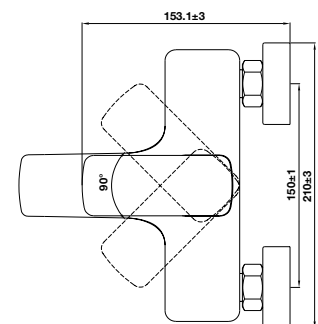

Gợi ý kết hợp sản phẩm với bộ trộn nổi
Proposed items for exposed mixers

589.23.155

485.60.051