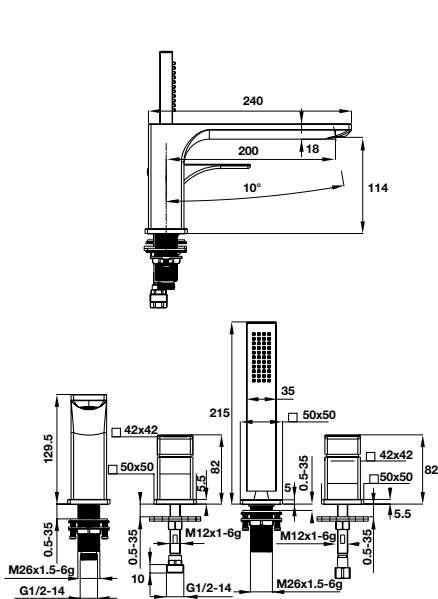

BỘ SỬU TẬP REGAL REGAL COLLECTION

Bộ trộn bốn tấm 4 lỗ REGAL REGAL 4-hole bath mixer

Art.No.: 495.61.126

9.990.000

- Lưu lượng nước ở 3 bar:
  - Vòi xả bốn: 18.1 lít/phút
  - Đầu cấp sen: 10.9 lít/phút
- Dây sen 1500 mm
- Màu sắc: Chrome

- Flow rate at 3 bar:
  - Spout outlet: 18.1 liters/min
  - Shower outlet: 10.9 liters/min
- Shower hose 1500 mm
- Finish: Chrome

Bộ trộn âm 2 đường nước REGAL REGAL concealed mixer 2 outlets

Art.No.: 495.61.127

3.290.000

- Lưu lượng nước ở 3 bar:
  - Đường nước trên: 23.2 lít/phút
  - Đường nước dưới: 23.1 lít/phút
- Màu sắc: Chrome

- Flow rate at 3 bar:
  - Upper outlet: 23.2 liters/min
  - Lower outlet: 23.1 liters/min
- Finish: Chrome

Bộ trộn bốn tấm đặt sàn REGAL REGAL floor-standing bath mixer

Art.No.: 495.61.128

16.990.000

- Lưu lượng nước ở 3 bar:
  - Vòi xả bốn: 20.3 lít/phút
  - Đầu cấp sen: 17.3 lít/phút
- Dây sen 1500 mm
- Đã bao gồm bộ âm
- Màu sắc: Chrome

- Flow rate at 3 bar:
  - Spout outlet: 20.3 liters/min
  - Shower outlet: 17.3 liters/min
- Shower hose 1500 mm
- Basic set included
- Finish: Chrome