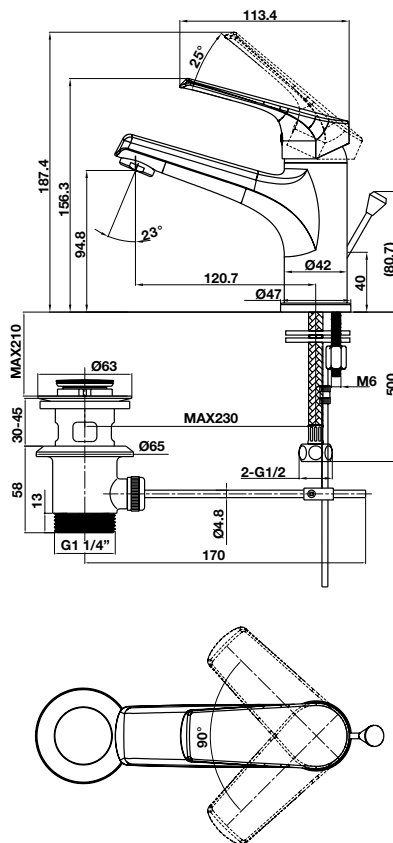

BỘ SỬU TẬP VIGOR VIGOR COLLECTION

Vòi trộn VIGOR 90
VIGOR basin mixer 90

Vòi trộn VIGOR 90 có bộ xả kéo
VIGOR basin mixer 90 pull-rod

Vòi trộn VIGOR 240
VIGOR basin mixer 240

NEW

Art.No.: 495.61.139 1.990.000

- Lưu lượng nước ở 3 bar: 7.3 lit/phút
- Không có bộ xả
- Màu sắc: Chrome

- Flow rate at 3 bar: 7.3 liters/min
- Without waste set
- Finish: Chrome

Art.No.: 589.15.180 2.290.000

- Lưu lượng nước ở 3 bar: 7.3 lit/phút
- Gồm bộ xả kéo
- Màu sắc: Chrome

- Flow rate at 3 bar: 7.3 liters/min
- With pull-rod waste set
- Finish: Chrome

Art.No.: 495.61.140 2.790.000

- Lưu lượng nước ở 3 bar: 7.1 lit/phút
- Không có bộ xả
- Màu sắc: Chrome

- Flow rate at 3 bar: 7.1 liters/min
- Without waste set
- Finish: Chrome

* Vui lòng chọn bộ xả vòi trang 95.
Please select waste set at page 95.

* Vui lòng chọn bộ xả vòi trang 95.
Please select waste set at page 95.