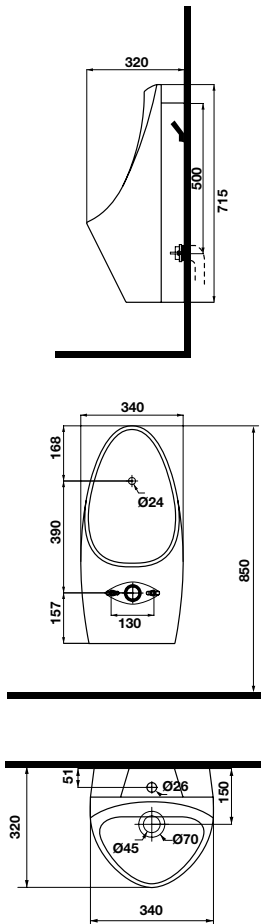

Art.No.: 588.79.420 **6.690.000**

- Bồn tiểu nam treo tường 320x340x715 mm
- Chế độ xả 3 lit
- Cấp nước ở trên
- Gồm bộ xả bằng đồng và phụ kiện lắp đặt
- Wall-hung urinal 320x340x715 mm
- Flushing 3 liters
- Visible top water inlet
- Brass drainer and fixing accessories