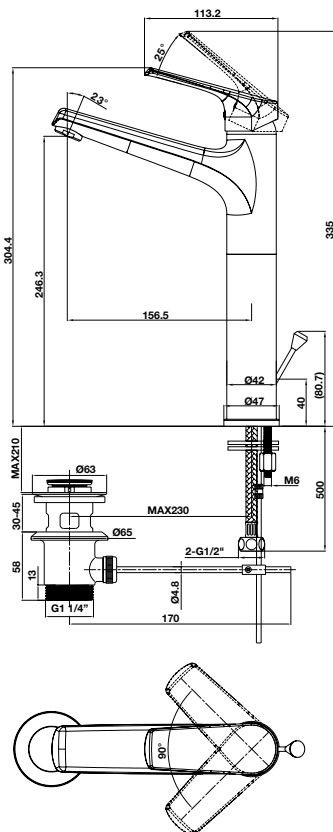

- Flow rate at 3 bar
 - Spout outlet: 17 liters/min
 - Shower outlet: 16.8 liters/min
- Finish: Chrome

Gợi ý kết hợp / Combine suggestion:

485.60.051 - 1.590.000 Đ
Bộ sen tay AirSense 120R

485.60.610 - 1.590.000 Đ
Bộ sen tay AirSense 120S