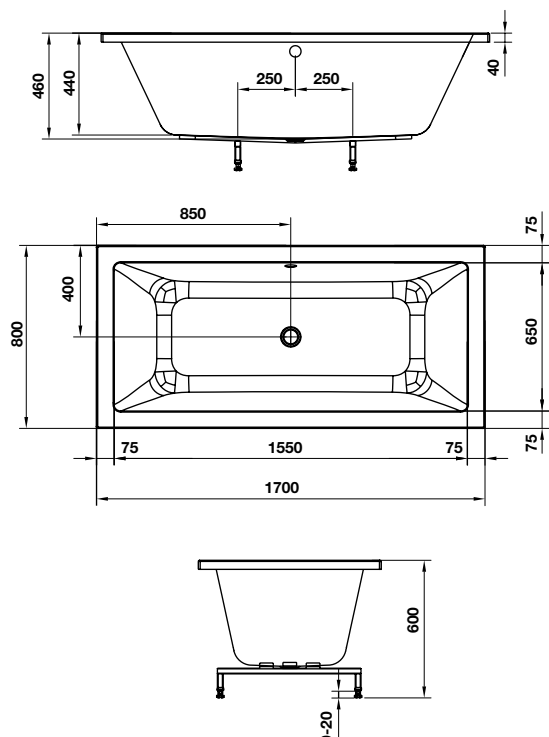

Art.No.: 588.79.602

7.990.000

- Bồn tắm âm hình chữ nhật, bằng acrylic màu trắng
- Dung tích: 238 lít
- Kích thước: 1700x800x460 mm
- Đường xả dưới chân bồn tắm
- Đã bao gồm bộ xả và ống thải

- Rectangle, white, acrylic, built-in bathtub
- Water capacity: 238 liters
- Dimension: 1700 x 800 x 460 mm
- Outlet in foot area
- Waste set and siphon included