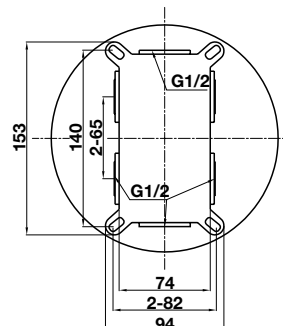

Art.No.: 495.61.147

3.190.000

- Lưu lượng nước ở 3 bar:
  - Đường nước trên: 18.4 lit/phút
  - Đường nước dưới: 16.3 lit/phút
- Màu sắc: Chrome

- Flow rate at 3 bar:
  - Upper outlet: 18.4 liters/min
  - Lower outlet: 16.3 liters/min
- Finish: Chrome