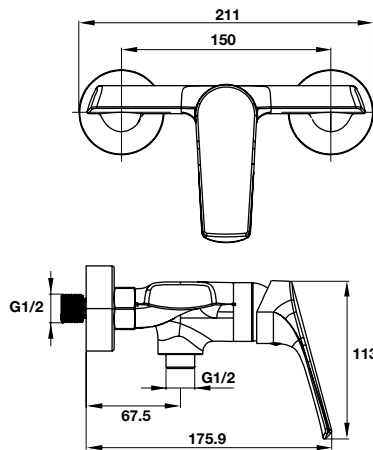

Gợi ý kết hợp / Combine suggestion: