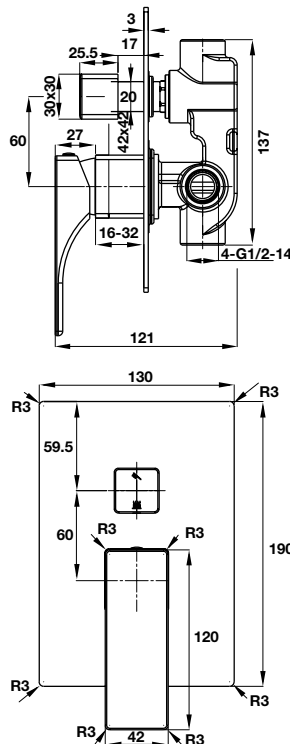

BỘ SỬU TẬP REGAL REGAL COLLECTION

Bộ trộn bốn tấm 4 lỗ REGAL REGAL 4-hole bath mixer

Art.No.: 495.61.126

9.990.000

- Lưu lượng nước ở 3 bar:
  - Vòi xả bốn: 18.1 lít/phút
  - Đầu cấp sen: 10.9 lít/phút
- Dây sen 1500 mm
- Màu sắc: Chrome

- Flow rate at 3 bar:
  - Spout outlet: 18.1 liters/min
  - Shower outlet: 10.9 liters/min
- Shower hose 1500 mm
- Finish: Chrome

Bộ trộn âm 2 đường nước REGAL REGAL concealed mixer 2 outlets

Art.No.: 495.61.127

3.290.000

- Lưu lượng nước ở 3 bar:
  - Đường nước trên: 23.2 lít/phút
  - Đường nước dưới: 23.1 lít/phút
- Màu sắc: Chrome

- Flow rate at 3 bar:
  - Upper outlet: 23.2 liters/min
  - Lower outlet: 23.1 liters/min
- Finish: Chrome

Bộ trộn bốn tấm đặt sàn REGAL REGAL floor-standing bath mixer

Art.No.: 495.61.128

16.990.000

- Lưu lượng nước ở 3 bar:
  - Vòi xả bốn: 20.3 lít/phút
  - Đầu cấp sen: 17.3 lít/phút
- Dây sen 1500 mm
- Đã bao gồm bộ âm
- Màu sắc: Chrome

- Flow rate at 3 bar:
  - Spout outlet: 20.3 liters/min
  - Shower outlet: 17.3 liters/min
- Shower hose 1500 mm
- Basic set included
- Finish: Chrome