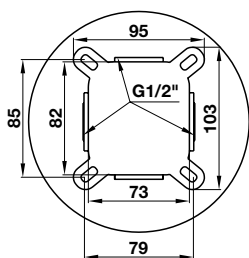

Art.No.: 495.61.147

3.190.000

- Lưu lượng nước ở 3 bar:
  - Đường nước trên: 18.4 lit/phút
  - Đường nước dưới: 16.3 lit/phút
- Màu sắc: Chrome

- Flow rate at 3 bar:
  - Upper outlet: 18.4 liters/min
  - Lower outlet: 16.3 liters/min
- Finish: Chrome