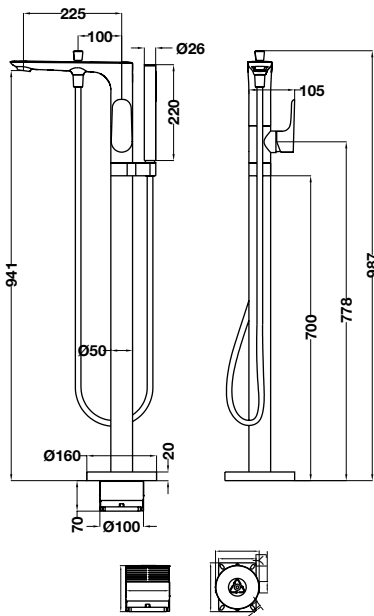

BỘ TRỘN BỒN TẮM BATH MIXERS

Bộ trộn bồn tắm đặt sàn Kobe chrome
Kobe floor-standing bath mixer chrome

Art.No.: 589.15.120 **17.990.000**

1. Lưu lượng nước ở 3 bar:
     - Vòi xả bồn: 22 lit/phút
     - Đầu cấp sen: 13.5 lit/phút
   - Dây sen 1500 mm
   - Đã bao gồm bộ âm
   - Màu sắc: Chrome
2. Flow rate at 3 bar:
     - Spout outlet: 22 liters/min
     - Shower outlet: 13.5 liters/min
   - Shower hose 1500 mm
   - Basic set included
   - Finish: Chrome

Bộ trộn bồn tắm đặt sàn REGAL
REGAL floor-standing bath mixer

Art.No.: 495.61.128 **16.990.000**

1. Lưu lượng nước ở 3 bar:
     - Vòi xả bồn: 20.3 lit/phút
     - Đầu cấp sen: 17.3 lit/phút
   - Dây sen 1500 mm
   - Đã bao gồm bộ âm
   - Màu sắc: Chrome
2. Flow rate at 3 bar:
     - Spout outlet: 20.3 liters/min
     - Shower outlet: 17.3 liters/min
   - Shower hose 1500 mm
   - Basic set included
   - Finish: Chrome

Bộ trộn bồn tắm đặt sàn ROOTS
ROOTS floor-standing bath mixer

Art.No.: 495.61.177 **11.690.000**

1. Lưu lượng nước ở 3 bar:
     - Vòi xả bồn: 15.5 lit/phút
     - Đầu cấp sen: 10.2 lit/phút
   - Dây sen 1500 mm
   - Đã bao gồm bộ âm
   - Màu sắc: Chrome
2. Flow rate at 3 bar:
     - Spout outlet: 15.5 liters/min
     - Shower outlet: 10.2 liters/min
   - Shower hose 1500 mm
   - Basic set included
   - Finish: Chrome