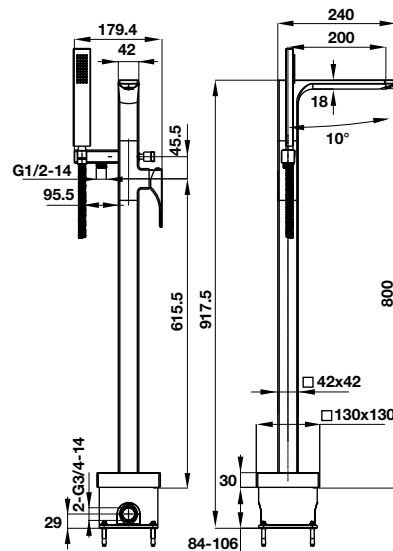

BỘ TRỘN BỒN TẮM BATH MIXERS

Bộ trộn bồn tắm đặt sàn Kobe chrome
Kobe floor-standing bath mixer chrome

Art.No.: 589.15.120 **17.990.000**

1. Lưu lượng nước ở 3 bar:
     - Vòi xả bồn: 22 lit/phút
     - Đầu cấp sen: 13.5 lit/phút
   - Dây sen 1500 mm
   - Đã bao gồm bộ âm
   - Màu sắc: Chrome
2. Flow rate at 3 bar:
     - Spout outlet: 22 liters/min
     - Shower outlet: 13.5 liters/min
   - Shower hose 1500 mm
   - Basic set included
   - Finish: Chrome

Bộ trộn bồn tắm đặt sàn REGAL
REGAL floor-standing bath mixer

Art.No.: 495.61.128 **16.990.000**

1. Lưu lượng nước ở 3 bar:
     - Vòi xả bồn: 20.3 lit/phút
     - Đầu cấp sen: 17.3 lit/phút
   - Dây sen 1500 mm
   - Đã bao gồm bộ âm
   - Màu sắc: Chrome
2. Flow rate at 3 bar:
     - Spout outlet: 20.3 liters/min
     - Shower outlet: 17.3 liters/min
   - Shower hose 1500 mm
   - Basic set included
   - Finish: Chrome

Bộ trộn bồn tắm đặt sàn ROOTS
ROOTS floor-standing bath mixer

Art.No.: 495.61.177 **11.690.000**

1. Lưu lượng nước ở 3 bar:
     - Vòi xả bồn: 15.5 lit/phút
     - Đầu cấp sen: 10.2 lit/phút
   - Dây sen 1500 mm
   - Đã bao gồm bộ âm
   - Màu sắc: Chrome
2. Flow rate at 3 bar:
     - Spout outlet: 15.5 liters/min
     - Shower outlet: 10.2 liters/min
   - Shower hose 1500 mm
   - Basic set included
   - Finish: Chrome