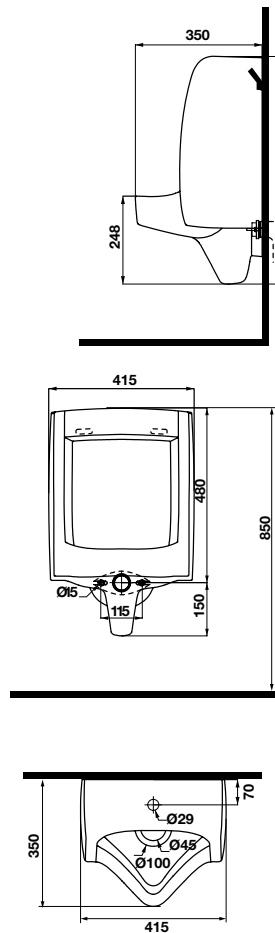

Art.No.: 588.79.421 **6.090.000**

- Bồn tiểu nam treo tường 350x410x620 mm
- Chế độ xả 3 lit
- Cấp nước ở trên
- Gồm bộ xả bằng đồng và phụ kiện lắp đặt
- Wall-hung urinal 350x410x620 mm
- Flushing 3 liters
- Visible top water inlet
- Brass drainer and fixing accessories