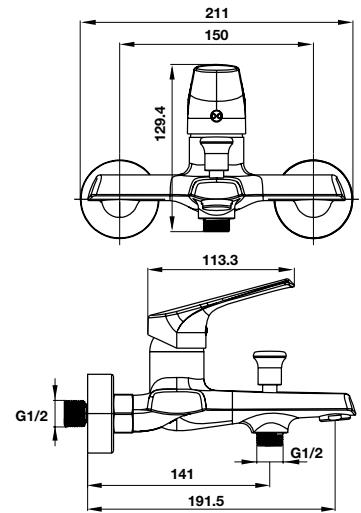

Gợi ý kết hợp / Combine suggestion: