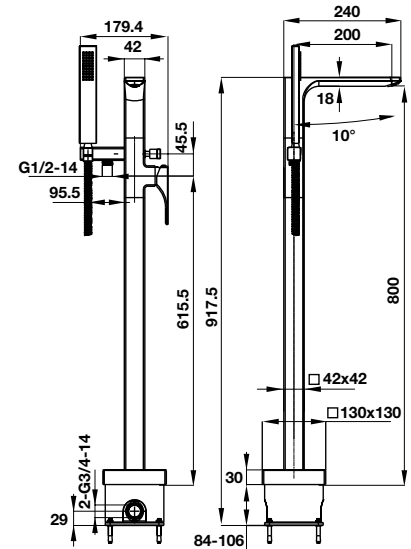

BỘ SỬU TẬP REGAL REGAL COLLECTION

Bộ trộn bốn tấm 4 lỗ REGAL REGAL 4-hole bath mixer

Art.No.: 495.61.126

9.990.000

- Lưu lượng nước ở 3 bar:
  - Vòi xả bốn: 18.1 lít/phút
  - Đầu cấp sen: 10.9 lít/phút
- Dây sen 1500 mm
- Màu sắc: Chrome

- Flow rate at 3 bar:
  - Spout outlet: 18.1 liters/min
  - Shower outlet: 10.9 liters/min
- Shower hose 1500 mm
- Finish: Chrome

Bộ trộn âm 2 đường nước REGAL REGAL concealed mixer 2 outlets

Art.No.: 495.61.127

3.290.000

- Lưu lượng nước ở 3 bar:
  - Đường nước trên: 23.2 lít/phút
  - Đường nước dưới: 23.1 lít/phút
- Màu sắc: Chrome

- Flow rate at 3 bar:
  - Upper outlet: 23.2 liters/min
  - Lower outlet: 23.1 liters/min
- Finish: Chrome

Bộ trộn bốn tấm đặt sàn REGAL REGAL floor-standing bath mixer

Art.No.: 495.61.128

16.990.000

- Lưu lượng nước ở 3 bar:
  - Vòi xả bốn: 20.3 lít/phút
  - Đầu cấp sen: 17.3 lít/phút
- Dây sen 1500 mm
- Đã bao gồm bộ âm
- Màu sắc: Chrome

- Flow rate at 3 bar:
  - Spout outlet: 20.3 liters/min
  - Shower outlet: 17.3 liters/min
- Shower hose 1500 mm
- Basic set included
- Finish: Chrome